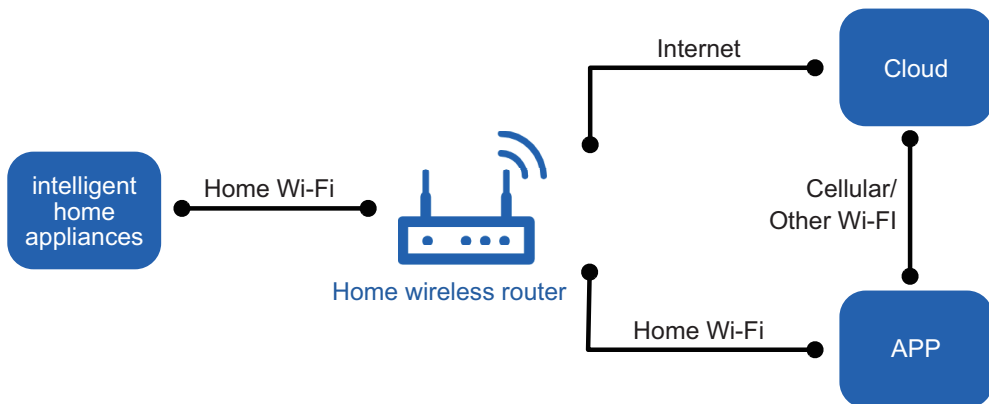

Control Flow Chart

Operating Systems

Requirement for User's smart phone:

iOS system
Support iOS7.0 and
above version

Android system
Support Android 4.0 and
above version

Download and installation

App Download Linkage

Scan the QR code or search "Ewpe Smart" in the application market to download and install it. When "Ewpe Smart" App is installed, register the account and add the device to achieve long-distance control and LAN control of smart home appliances. For more information, please refer to "Help" in App.